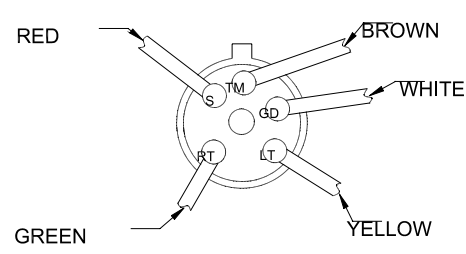

SOCR TRAILER WIRING DIAGRAM, 12 Volt.

ID	ITEM	DESCRIPTION
A	6800900	6-PIN PLUG.
B	2802365	MARKER/CLEARANCE LIGHT (AMBER).
C	2802360	MARKER/CLEARANCE LIGHT (RED).
D	2803030	STOP TAIL LAMP (RED).
E	2803030	TURN/TAIL LAMP (RED).
F	2803600	LICENSE TAG LIGHT.
G	2800820	I.D. BAR LIGHT.

Plug, 6-PIN Wiring Diagram.

VIEW A

CIRCUIT	
GD	Common Ground.
TM	Tail, License, and Running light.
RT	Right Turn
LT	Left Turn
S	Stop