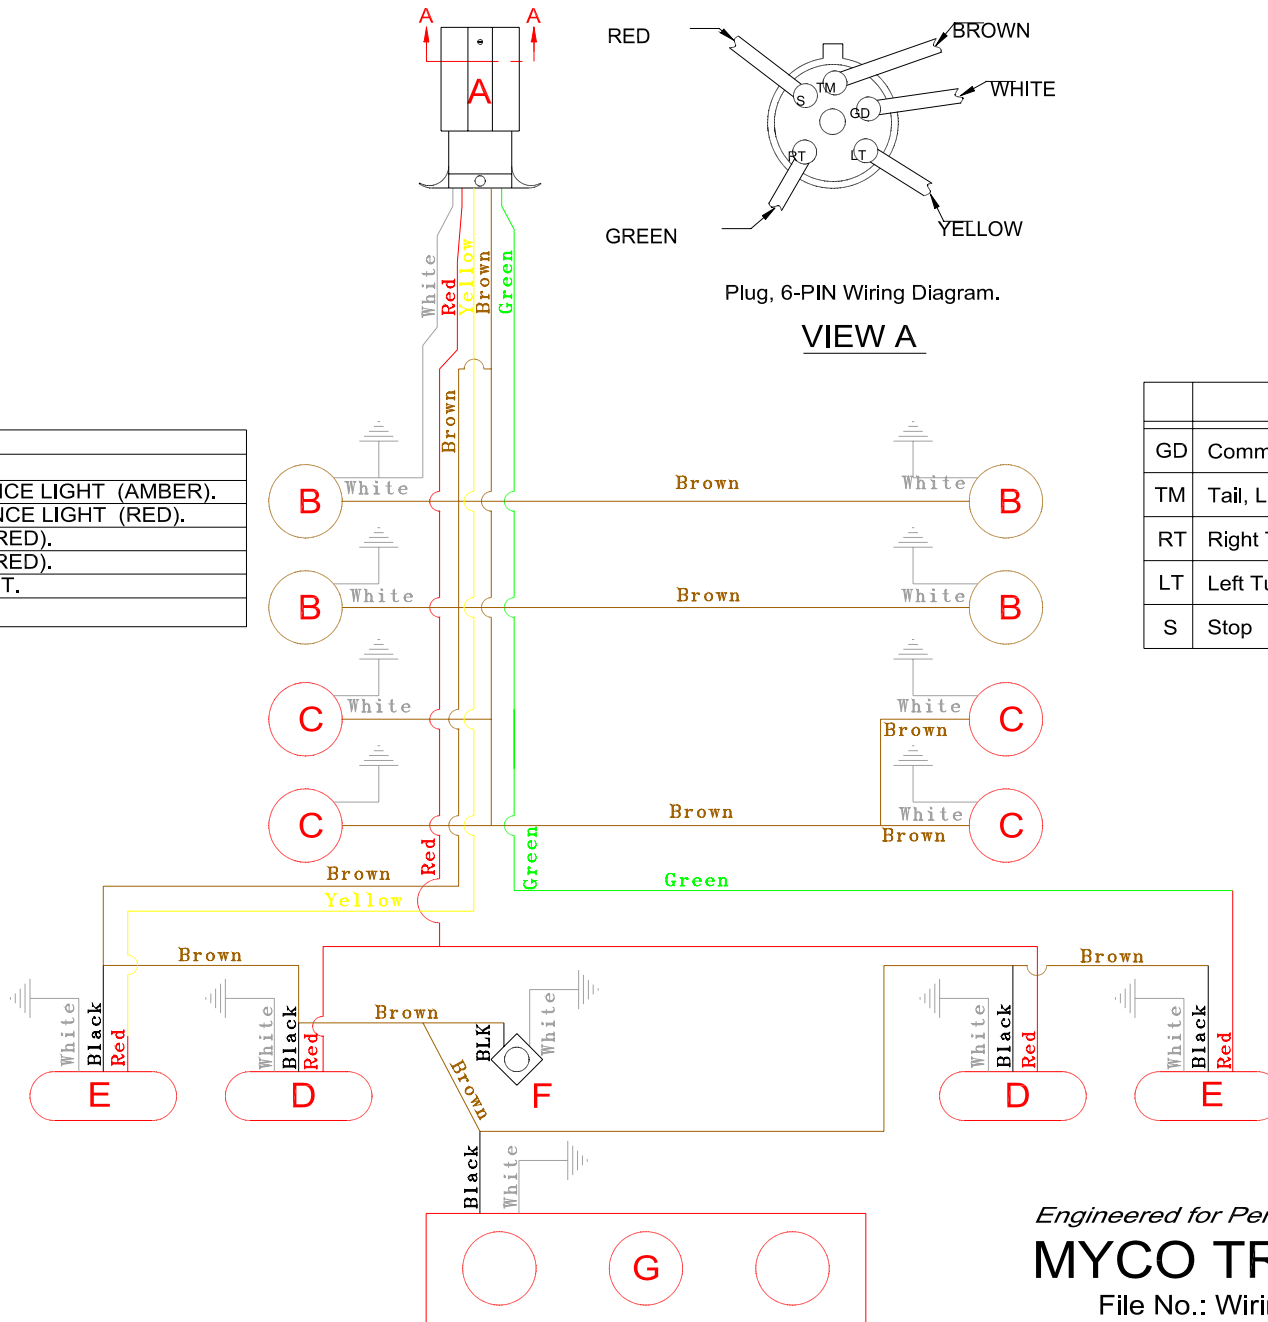

SOCR TRAILER WIRING DIAGRAM, 12 Volt.

ID	ITEM	DESCRIPTION
A	6800900	6-PIN PLUG.
B	2802365	MARKER/CLEARANCE LIGHT (AMBER).
C	2802360	MARKER/CLEARANCE LIGHT (RED).
D	2803030	STOP TAIL LAMP (RED).
E	2803030	TURN/TAIL LAMP (RED).
F	2803600	LICENSE TAG LIGHT.
G	2800820	I.D. BAR LIGHT.

Plug, 6-PIN Wiring Diagram.

VIEW A

CIRCUIT	
GD	Common Ground.
TM	Tail, License, and Running light.
RT	Right Turn
LT	Left Turn
S	Stop